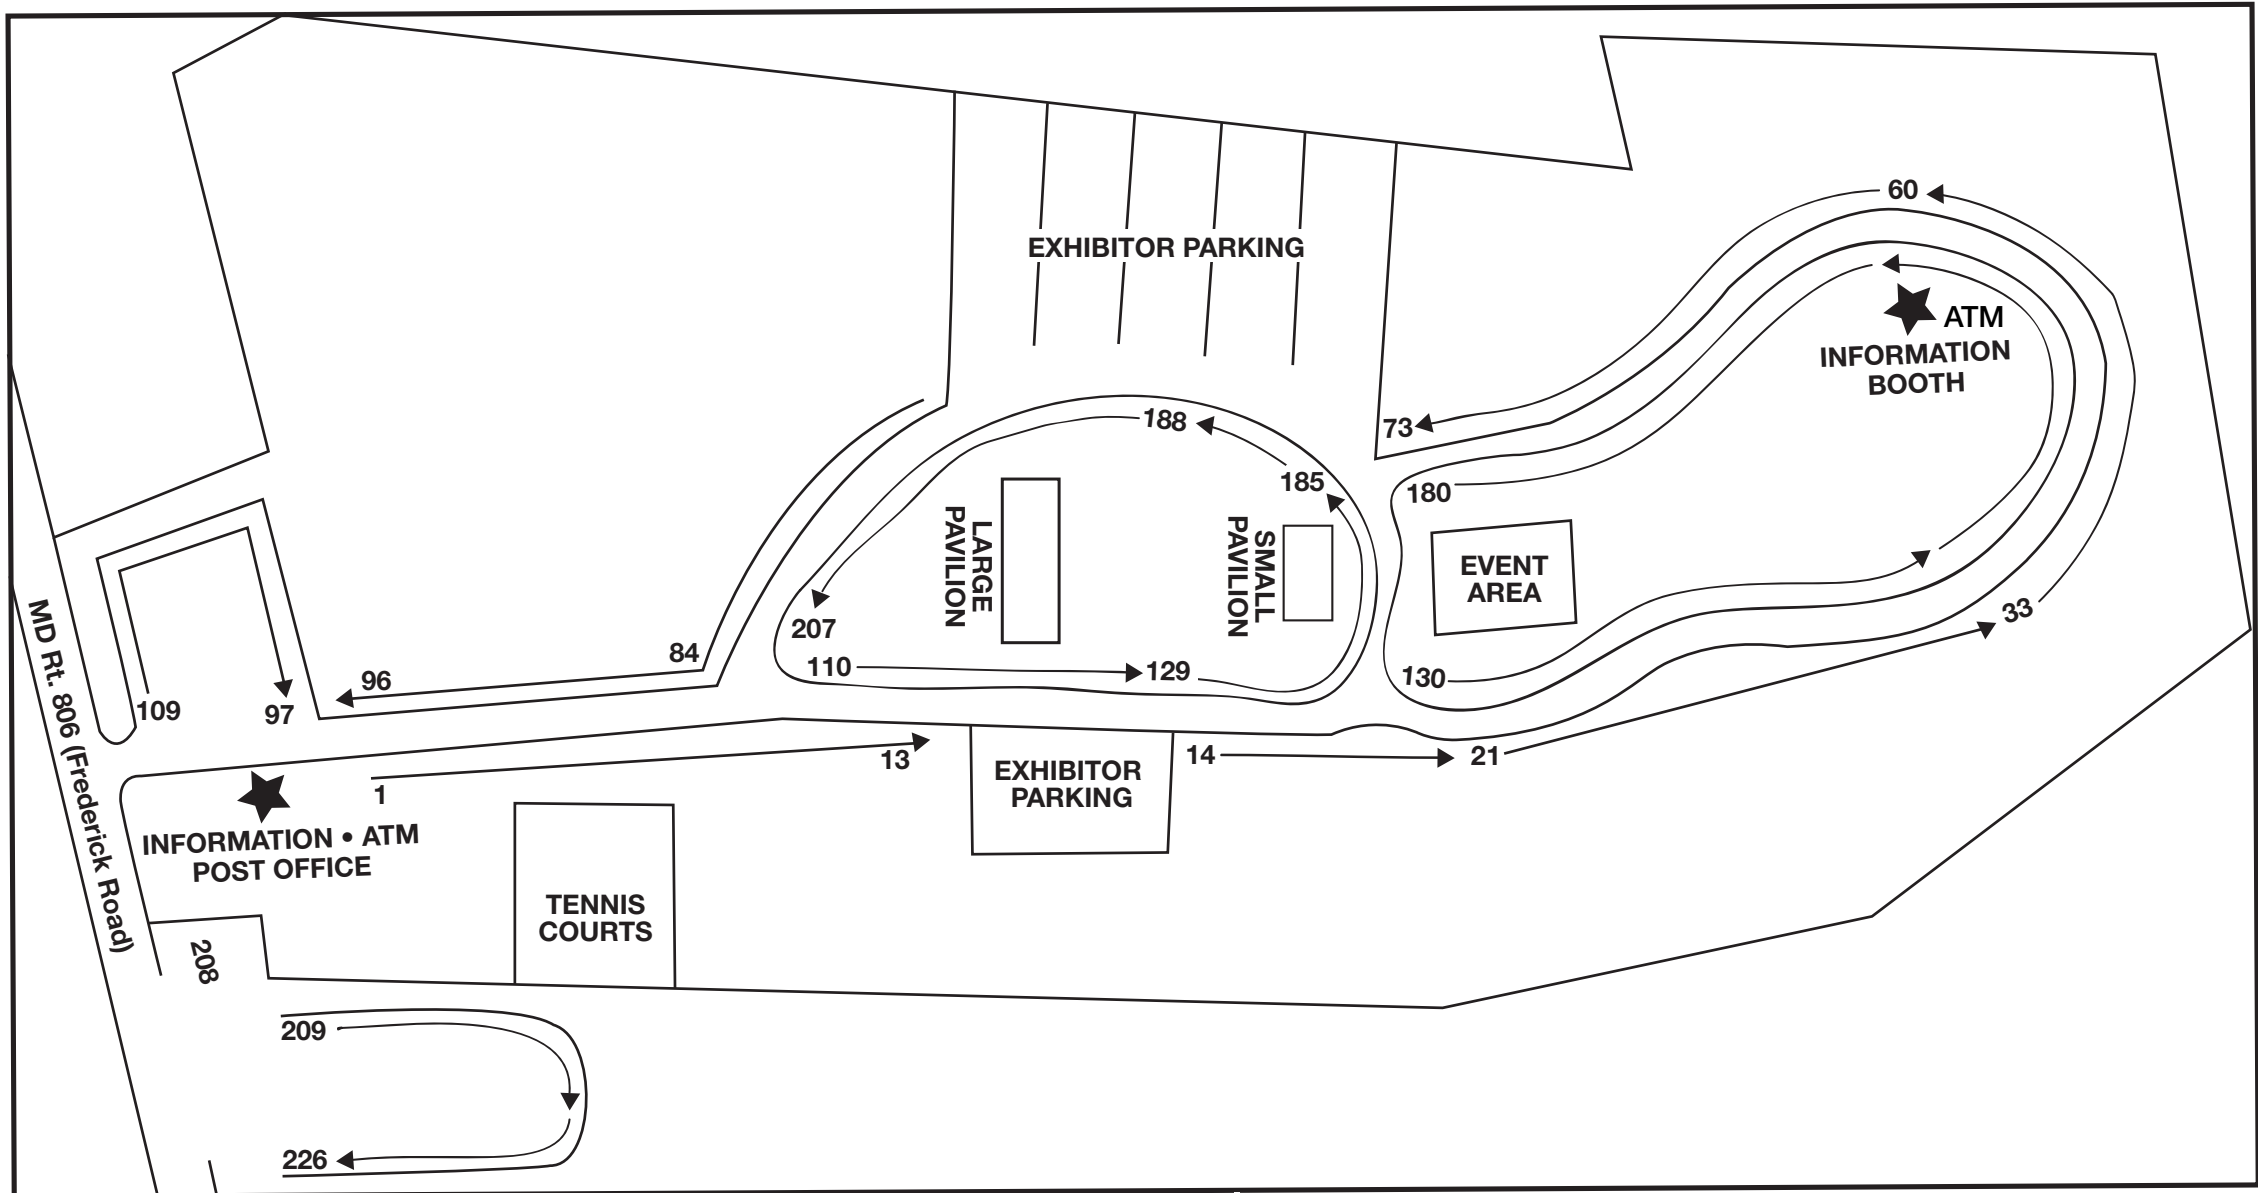

Special Events

Demonstrations by crafters during the weekend showing the art of broom making, wood turning, carving wood flowers, and scroll saw.

1. **SATURDAY**
2. 12pm Linda Elower School of Dance

1. **SUNDAY**
2. 12pm Linda Elower School of Dance
   - 2pm Thurmont Regional Library- Big Bubbles

FOOD VENDOR LISTING

- LARGE PAVILION OUR LADY OF MT CARMEL CHURCH
- SMALL PAVILION GRIZZLY MOUNTAIN GRILL
- 51 TURKISH GRILL OF NC
- 68 BIG MAMA'S
- 71 MERRY POPPINS KETTLECORN

- 94 ASIAN FUSION DELITE
- 97 THURMONT COMMUNITY AMBULANCE
- 132 ST. PETER THE APOSTLE PARISH
- 208 THURMONT LIONS CLUB