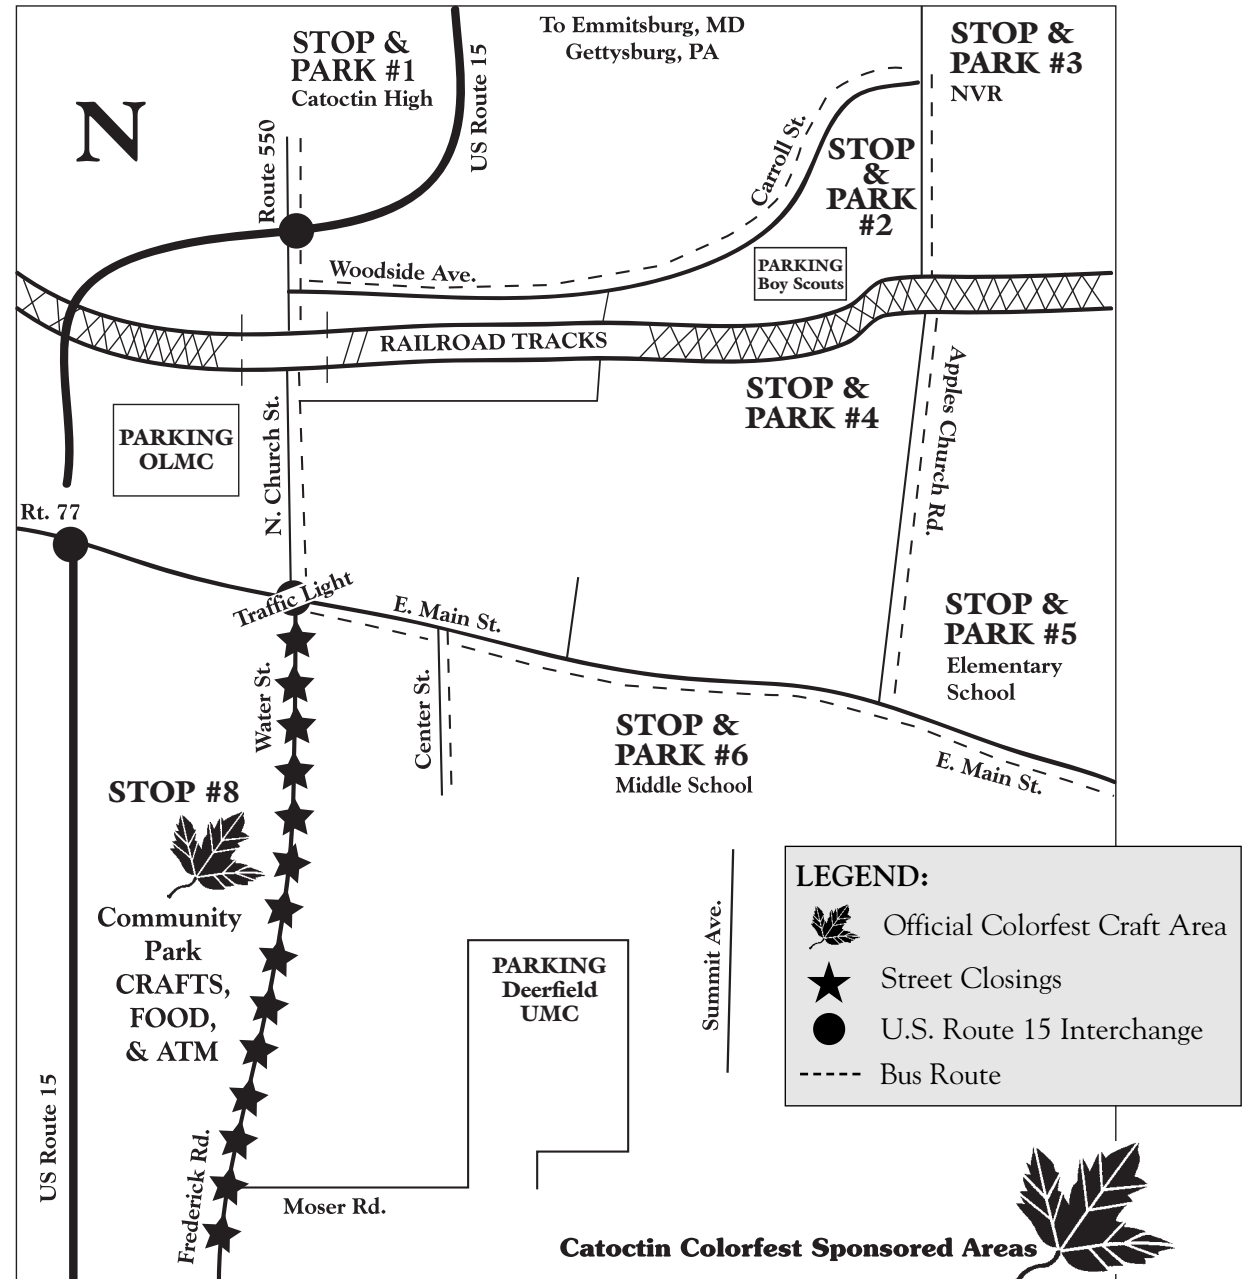

Catoctin Colorfest, Inc. is happy and proud to be celebrating its 52nd Anniversary and eagerly looks forward to many more years of providing a quality arts and crafts show highlighting the talented individuals who have made this show successful for so many years.

The town of Thurmont is located at the base of the beautiful Catoctin Mountains in Frederick County, Maryland. It is easily accessible via route U.S. 15 and is a pleasant scenic drive from points north and south. Thurmont is approximately 50 miles from Washington, D.C., Baltimore, MD and Harrisburg, PA.

Catoctin Colorfest takes place in the Thurmont Community Park on Frederick Road. The hours of operation are 9:00 a.m. to 5:00 p.m. each day. Breakfast is available from various food vendors starting at 7:00 a.m.

Demonstrations by various crafters will take place throughout the two days, as well as live entertainment by local performers.

Shuttle Bus service is available throughout the day from 8:00 a.m. to 6:00 p.m. Admission is free to Colorfest, but a nominal fee is charged at the parking locations throughout town.

Town of Thurmont